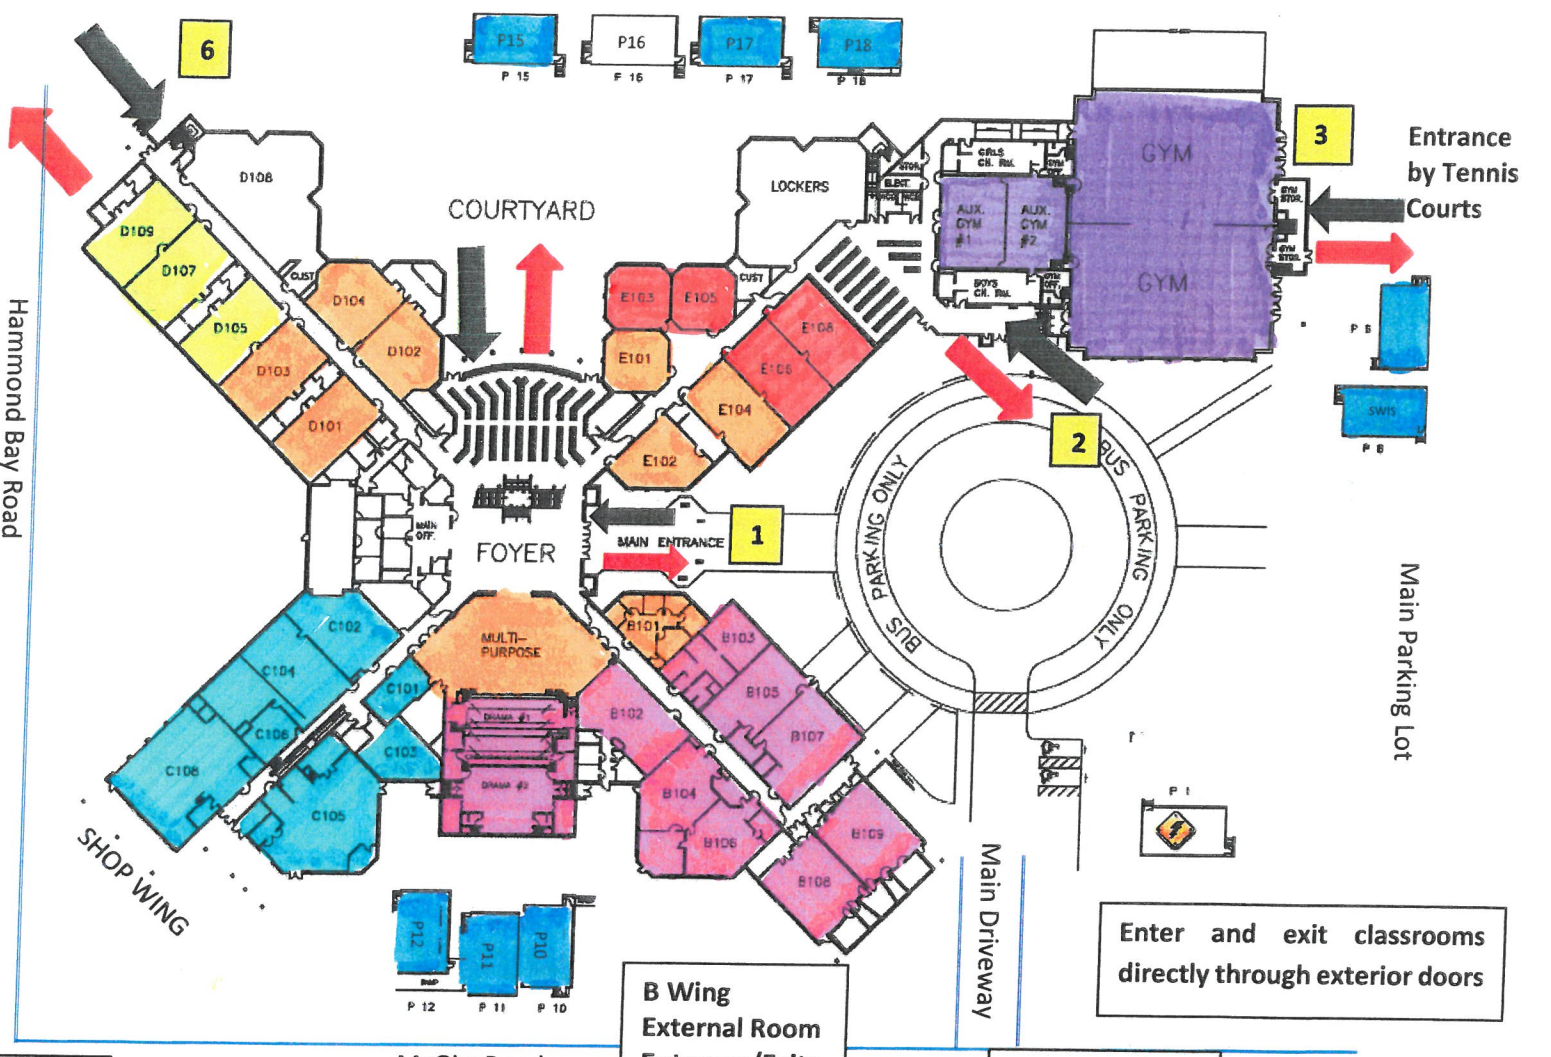

DOVER BAY SECONDARY SCHOOL MAP

MAIN FLOOR AND PORTABLES:

Enter and exit classrooms directly through exterior doors

B Wing External Room Entrance/Exits

Upper E Wing Entrance & Exit

Upper D Wing Entrance & Exit

SECOND FLOOR:

Enter/Exit Via Exterior Doors

- Entrances/Exits**
- 1 - Main Entrance (Foyer)
 - 2 - Gym Entrance (Usual)
 - 3 - Gym Ent by Tennis Courts
 - 4 - Upper E Wing
 - 5 - Upper D Wing
 - 6 - Lower D Wing
 - 7 - Direct Classroom Entry Outer Doors - B Wing
 - 8 - Portables - Direct Entry
 - 9 - C Wing